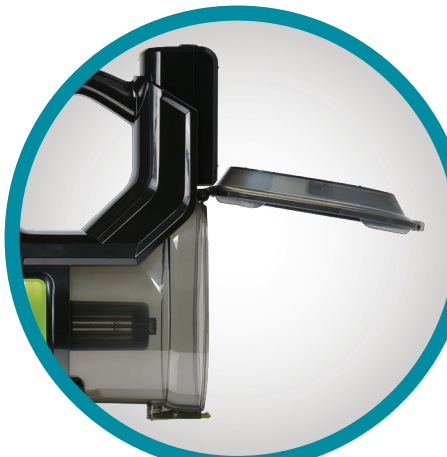

***
TRISTAR

SZ-2000
STICK VACUUM CLEANER

- **2in1** 2-in-1: use as a stick and handheld vacuum cleaner
- **29.6V** Rechargeable Li-ion battery of 29.6V
- **2** 2 speed settings: power and energy saving
- **1.5L** Big volume of 1.5 L
- Brushless motor inside for enhanced power and durability
- Motorized brush with LED light for convenient cleaning
- Hygienic bin emptying
- **150W** Power of 150 Watt

Hygienic bin emptying