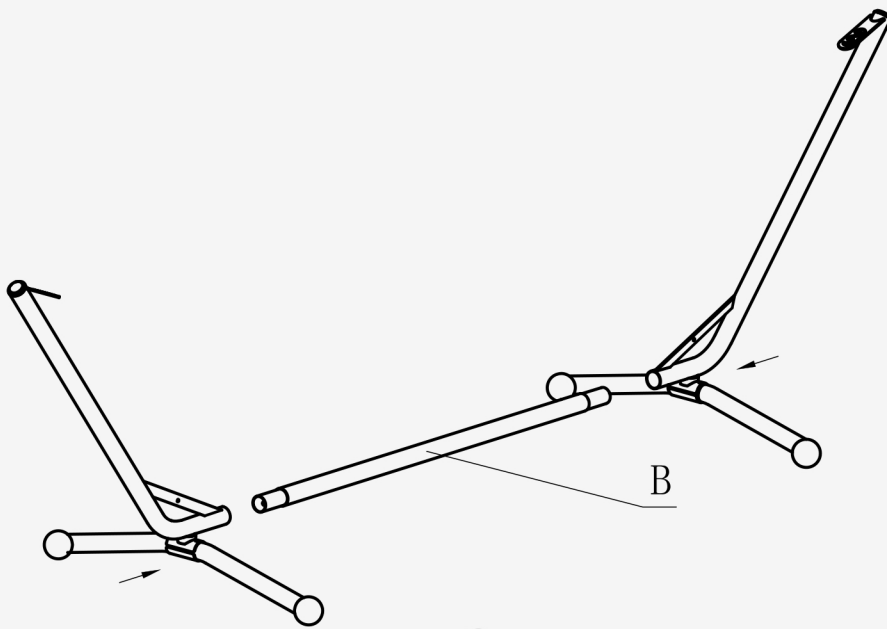

sorara[®]
OUTDOOR LIVING

Gondola Hammock
Product Code:HH-3.05x1.15x1.04

REF	PICTURE	QTY	REF	PICTURE	QTY
A		2	I		4
B		1	J		4
C		2	K		1
D		2	L		1
E		1			
F		2			
G		2			
H		4			

①

②