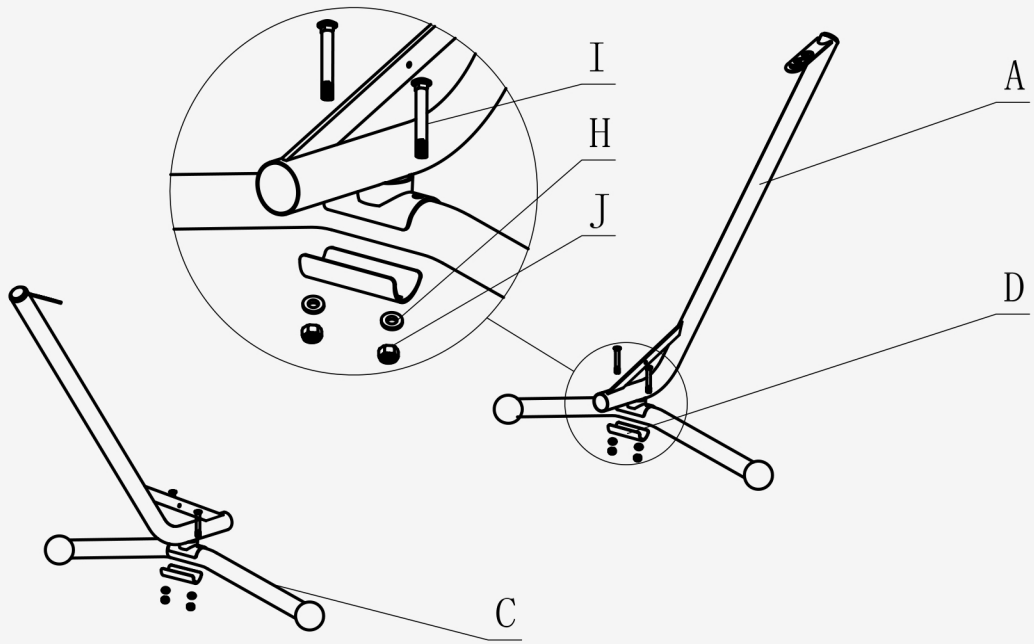

sorara[®]
OUTDOOR LIVING

Gondola Hammock
Product Code:HH-3.05x1.15x1.04

REF	PICTURE	QTY	REF	PICTURE	QTY
A		2	I		4
B		1	J		4
C		2	K		1
D		2	L		1
E		1			
F		2			
G		2			
H		4			

①

②