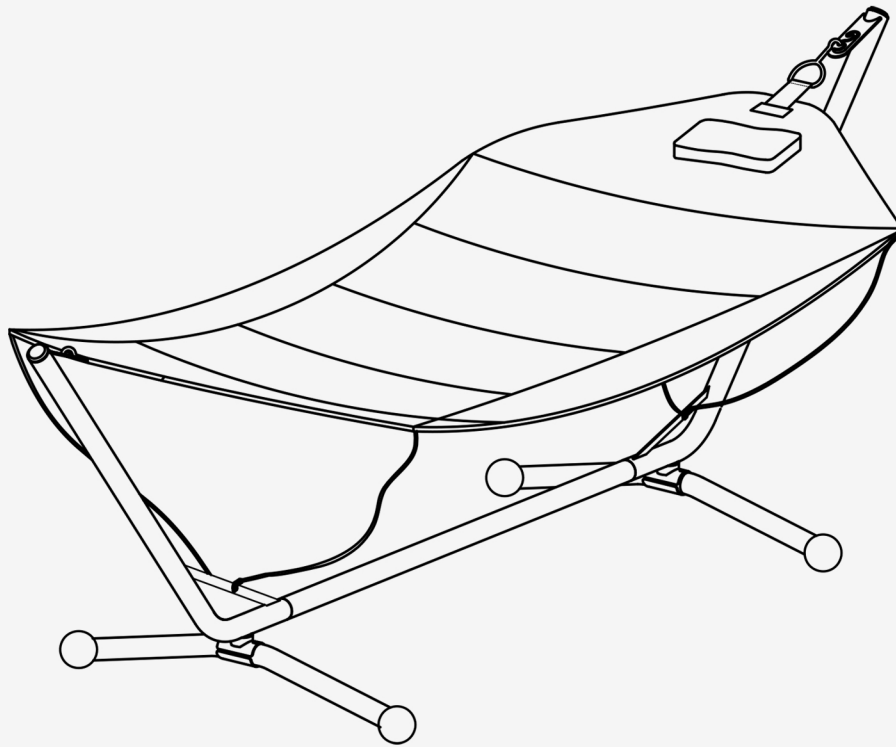

sorara[®]
OUTDOOR LIVING

Gondola Hammock
Product Code:HH-3.05x1.15x1.04

REF	PICTURE	QTY	REF	PICTURE	QTY
A		2	I		4
B		1	J		4
C		2	K		1
D		2	L		1
E		1			
F		2			
G		2			
H		4			

①

②