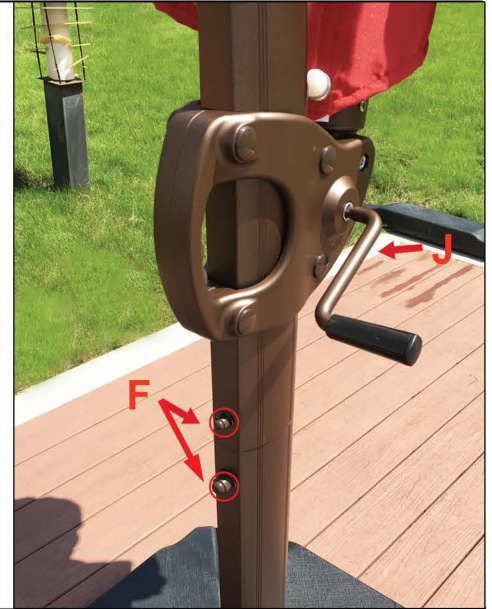

REF	NB	
A	1PC	
B	1PC	
C	1PC	
D	1PC	
E	1PC	
F	2PCS	
G	6PCS	
H	1PC	
I	1PC	
J	1PC	
K	9PCS	

Step1. Place the upper cross leg (C) over the lower cross leg (D) to form a '+'.

Step2. Place the tube (B) onto the cross base with bolt (G),tighten the bolt with part (I).

Step3. Insert the pole (E) onto the base pole (B). Pay attention to screw hole position.

Step4. Place part (H) on the pole (E).

Step5. Insert the pole (A) onto the assembled cross base. Pay attention to screw hole position. Block part (A) and part (B) with the bolt (G). Cover the cap (F) on the bolt (G).