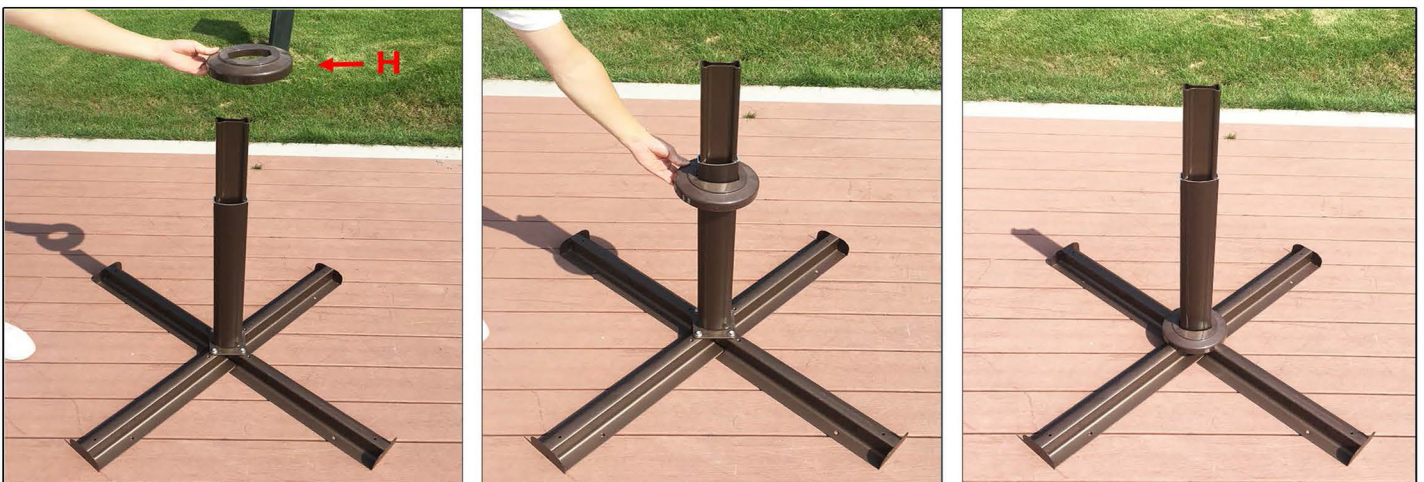

REF	NB	
A	1PC	
B	1PC	
C	1PC	
D	1PC	
E	1PC	
F	2PCS	
G	6PCS	
H	1PC	
I	1PC	
J	1PC	
K	9PCS	

Step1. Place the upper cross leg (C) over the lower cross leg (D) to form a '+'.

Step2. Place the tube (B) onto the cross base with bolt (G),tighten the bolt with part (I).

Step3. Insert the pole (E) onto the base pole (B). Pay attention to screw hole position.

Step4. Place part (H) on the pole (E).

Step5. Insert the pole (A) onto the assembled cross base. Pay attention to screw hole position. Block part (A) and part (B) with the bolt (G). Cover the cap (F) on the bolt (G).