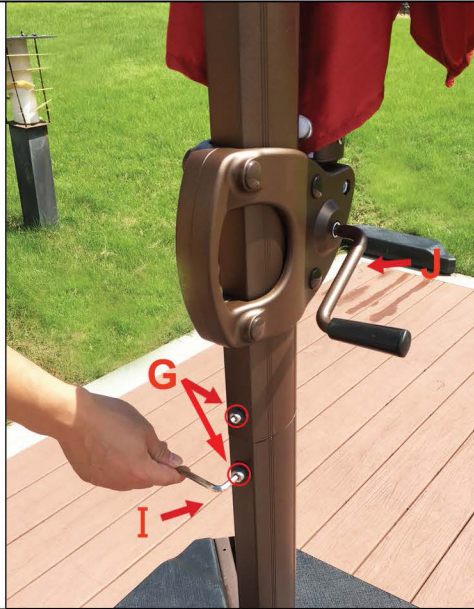

REF	NB	
A	1PC	
B	1PC	
C	1PC	
D	1PC	
E	1PC	
F	2PCS	
G	6PCS	
H	1PC	
I	1PC	
J	1PC	
K	9PCS	

Step1. Place the upper cross leg (C) over the lower cross leg (D) to form a '+'.

Step2. Place the tube (B) onto the cross base with bolt (G),tighten the bolt with part (I).

Step3. Insert the pole (E) onto the base pole (B). Pay attention to screw hole position.

Step4. Place part (H) on the pole (E).

Step5. Insert the pole (A) onto the assembled cross base. Pay attention to screw hole position. Block part (A) and part (B) with the bolt (G). Cover the cap (F) on the bolt (G).