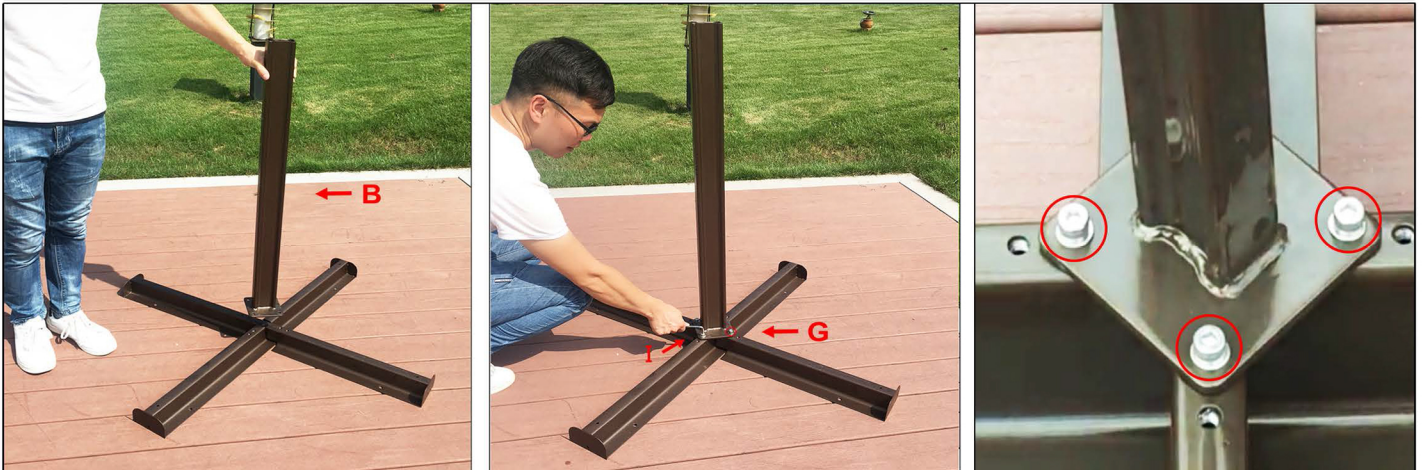

REF	NB	
A	1PC	
B	1PC	
C	1PC	
D	1PC	
E	1PC	
F	2PCS	
G	6PCS	
H	1PC	
I	1PC	
J	1PC	
K	9PCS	

Step1. Place the upper cross leg (C) over the lower cross leg (D) to form a '+'.

Step2. Place the tube (B) onto the cross base with bolt (G),tighten the bolt with part (I).

Step3. Insert the pole (E) onto the base pole (B). Pay attention to screw hole position.

Step4. Place part (H) on the pole (E).

Step5. Insert the pole (A) onto the assembled cross base. Pay attention to screw hole position. Block part (A) and part (B) with the bolt (G). Cover the cap (F) on the bolt (G).