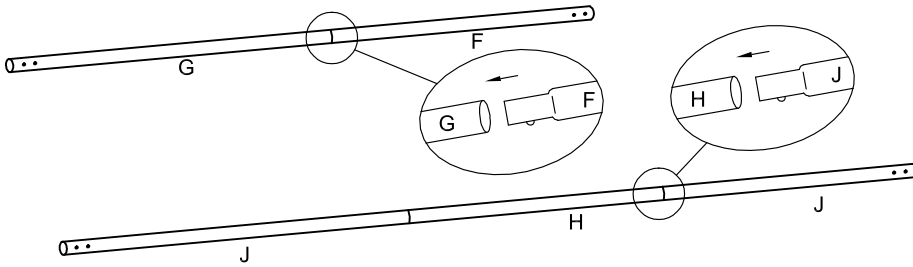

User Manual

Half Milano Gazebo-285x500CM
Product Code: MLG-2.85X5.0

Thanks for choosing Sorara products. We'd love to hear your thought and comments.
If you are satisfied with our products and service, please let us know.
If you have questions or feedbacks, we're here to help!
Please, visit our website www.sorara.eu for more information about our products.

Email: info@sorara.eu

Web: www.sorara.eu

2.85 x 5 m Tent

A		1
B		1
C		1
C1		1
D		4
E		2
F		2
G		2
H		2
I		2
J		4
K		1
L		1
M		16
N		4
O		8
P		32
Q		10
R		16
S		4
T		1
U		1
V		2
W		2
X		1

1

2

3

4