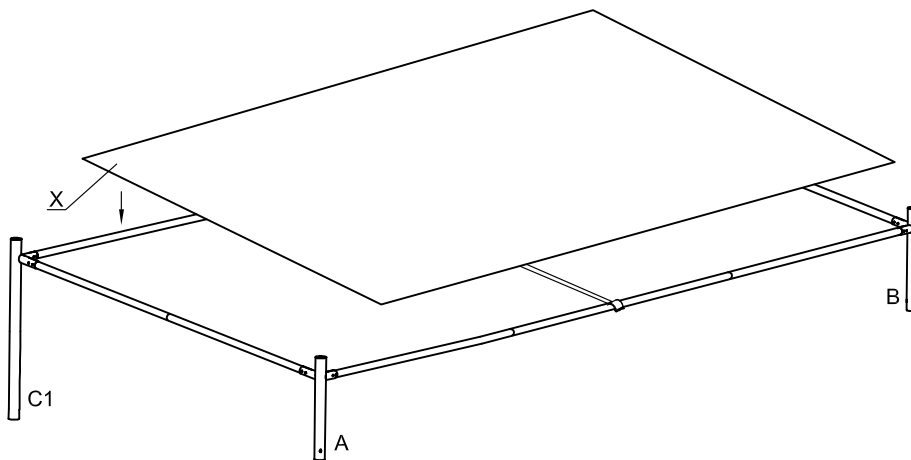

User Manual

Half Milano Gazebo-285x500CM
Product Code: MLG-2.85X5.0

Thanks for choosing Sorara products. We'd love to hear your thought and comments.
If you are satisfied with our products and service, please let us know.
If you have questions or feedbacks, we're here to help!
Please, visit our website www.sorara.eu for more information about our products.

Email: info@sorara.eu

Web: www.sorara.eu

2.85 x 5 m Tent

A		1
B		1
C		1
C1		1
D		4
E		2
F		2
G		2
H		2
I		2
J		4
K		1
L		1
M		16
N		4
O		8
P		32
Q		10
R		16
S		4
T		1
U		1
V		2
W		2
X		1

1

2

3

4