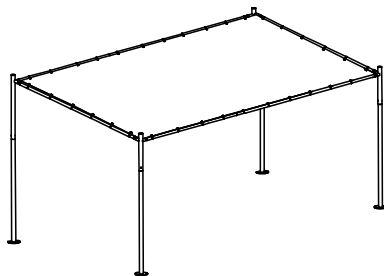

User Manual

Half Milano Gazebo-285x500CM
Product Code: MLG-2.85X5.0

Thanks for choosing Sorara products. We'd love to hear your thought and comments.
If you are satisfied with our products and service, please let us know.
If you have questions or feedbacks, we're here to help!
Please, visit our website www.sorara.eu for more information about our products.

Email: info@sorara.eu

Web: www.sorara.eu

2.85 x 5 m Tent

A		1
B		1
C		1
C1		1
D		4
E		2
F		2
G		2
H		2
I		2
J		4
K		1
L		1
M		16
N		4
O		8
P		32
Q		10
R		16
S		4
T		1
U		1
V		2
W		2
X		1

1

2

3

4