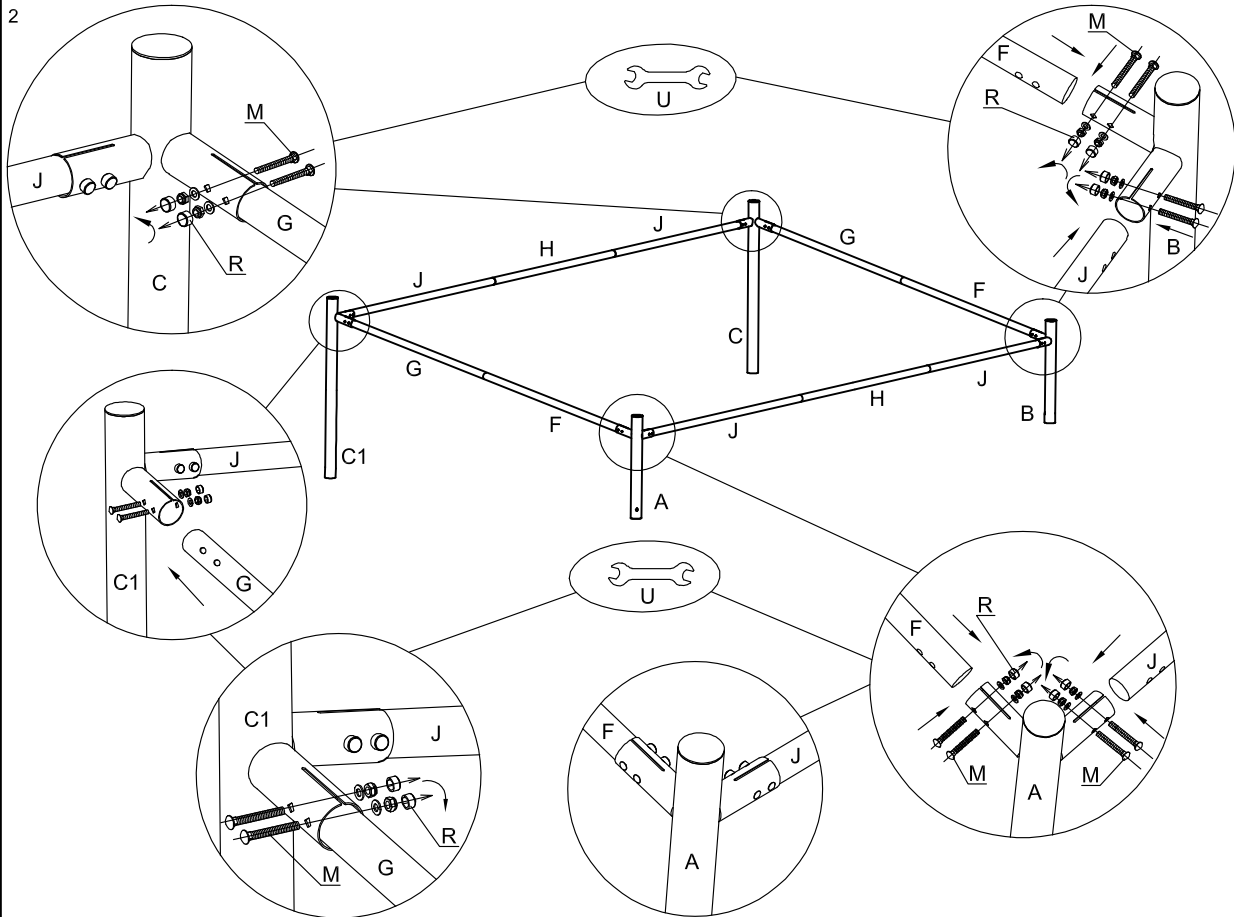

User Manual

Half Milano Gazebo-285x500CM
Product Code: MLG-2.85X5.0

Thanks for choosing Sorara products. We'd love to hear your thought and comments.
If you are satisfied with our products and service, please let us know.
If you have questions or feedbacks, we're here to help!
Please, visit our website www.sorara.eu for more information about our products.

Email: info@sorara.eu

Web: www.sorara.eu

2.85 x 5 m Tent

A		1
B		1
C		1
C1		1
D		4
E		2
F		2
G		2
H		2
I		2
J		4
K		1
L		1
M		16
N		4
O		8
P		32
Q		10
R		16
S		4
T		1
U		1
V		2
W		2
X		1

1

2

3

4