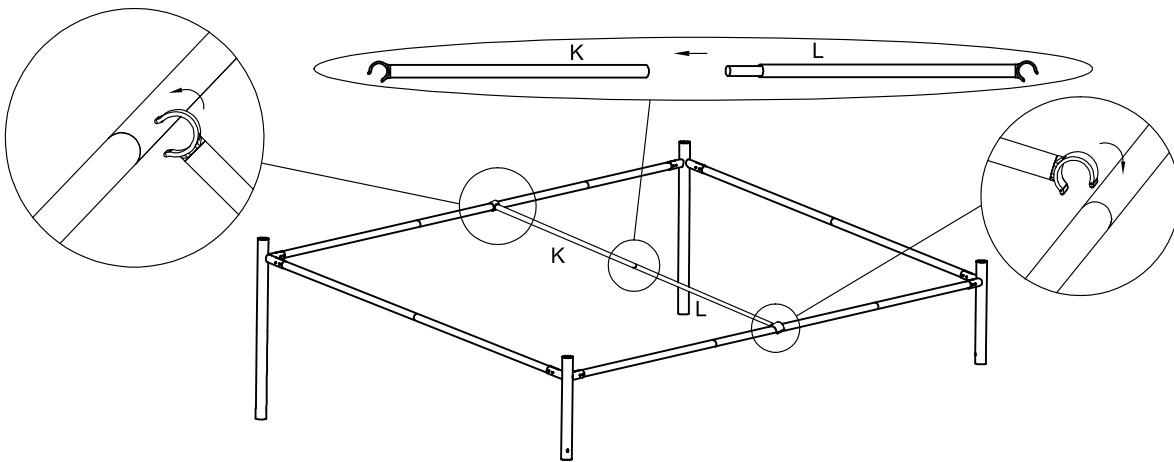

User Manual

Half Milano Gazebo-285x500CM
Product Code: MLG-2.85X5.0

Thanks for choosing Sorara products. We'd love to hear your thought and comments.
If you are satisfied with our products and service, please let us know.
If you have questions or feedbacks, we're here to help!
Please, visit our website www.sorara.eu for more information about our products.

Email: info@sorara.eu

Web: www.sorara.eu

2.85 x 5 m Tent

A		1
B		1
C		1
C1		1
D		4
E		2
F		2
G		2
H		2
I		2
J		4
K		1
L		1
M		16
N		4
O		8
P		32
Q		10
R		16
S		4
T		1
U		1
V		2
W		2
X		1

1

2

3

4