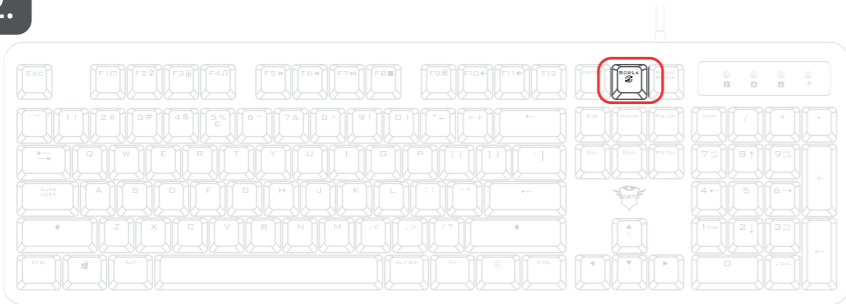

Trust

www.trust.com/24200/faq

MAZZ MECHANICAL KEYBOARD

1.

2.

LED Modes

3.

4.