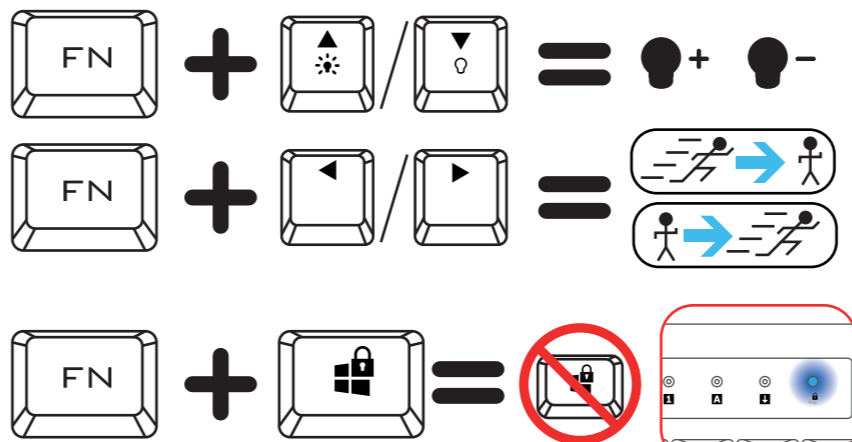

Trust

www.trust.com/24200/faq

MAZZ MECHANICAL KEYBOARD

1.

2.

LED Modes

3.

4.