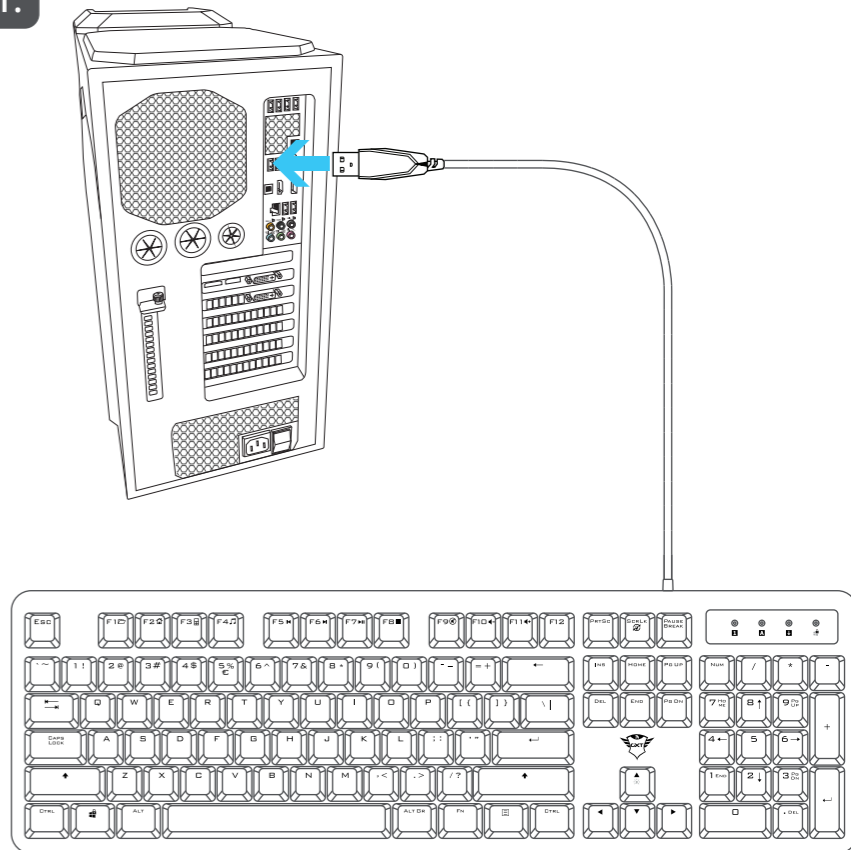

Trust

www.trust.com/24200/faq

MAZZ MECHANICAL KEYBOARD

1.

2.

LED Modes

3.

4.