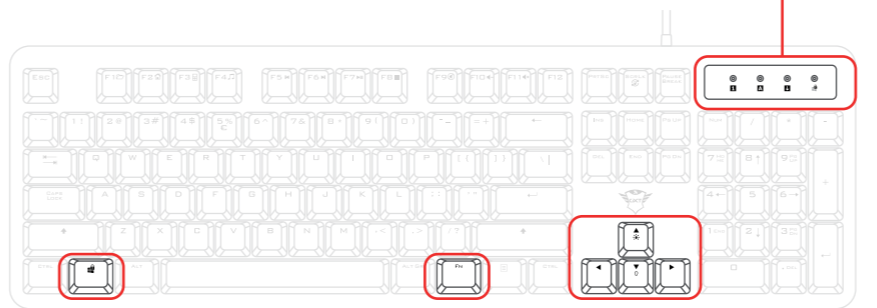

Trust

www.trust.com/24200/faq

MAZZ MECHANICAL KEYBOARD

1.

2.

LED Modes

3.

4.