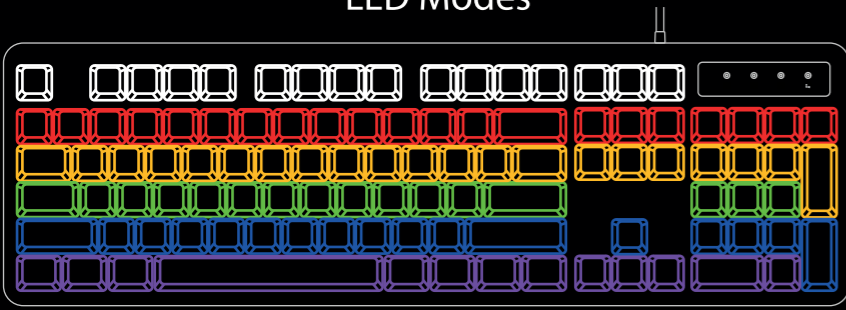

Trust

www.trust.com/24200/faq

MAZZ MECHANICAL KEYBOARD

1.

2.

LED Modes

3.

4.