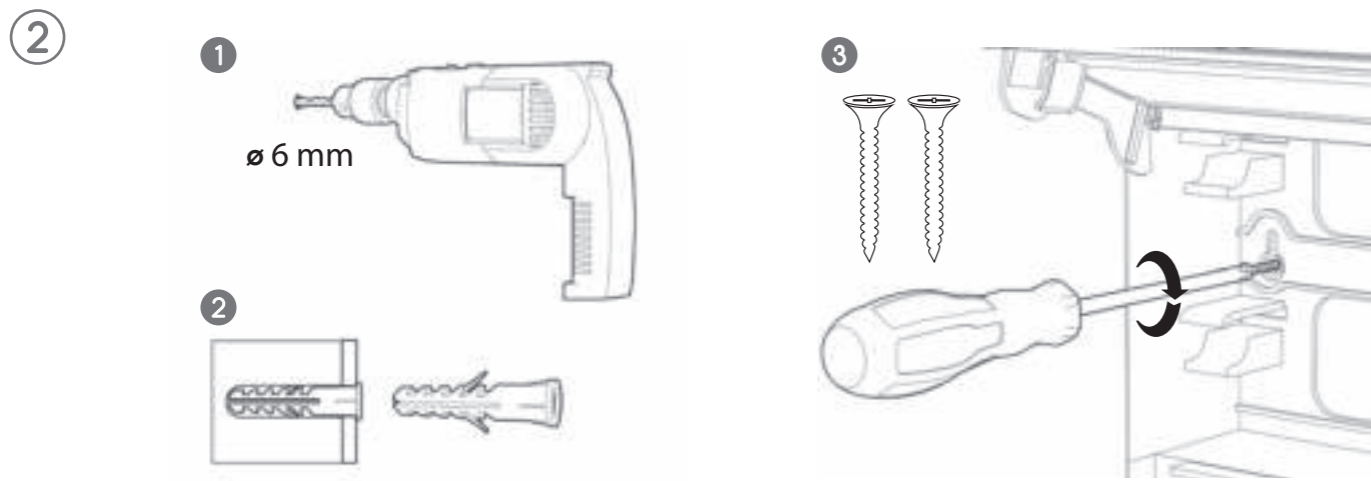

③ **A** *FILM - CLINGFILM - KLARSICHTFOLIE - TRASPARENT*

B *ALU - ALUMINIUM - ALUFOLIE*