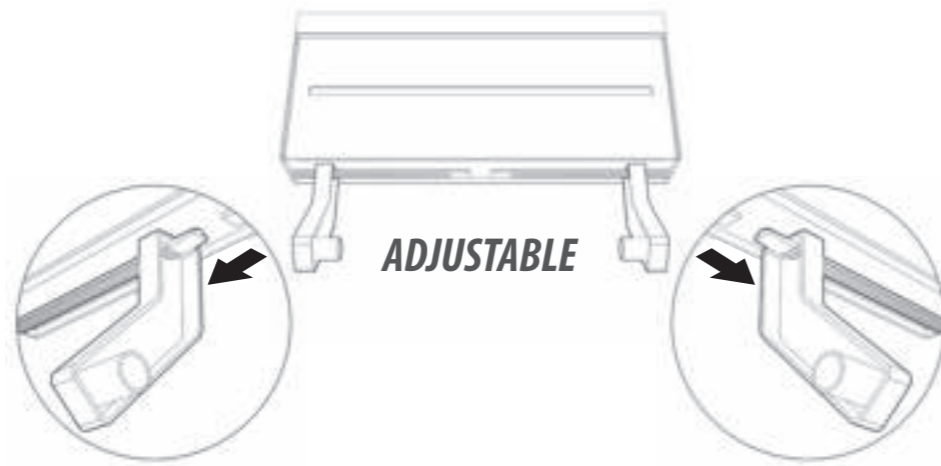

OPTION B

PAPIER
PAPER
PAPIERTUCH

OPTION C

ADJUSTABLE

tango

OPTION A

OPTION C

OPTION D

OPTION B

METALTEX INTERNATIONAL - CS 49303 DUPPIGHEIM - 67129 MOLSHEIM CEDEX, FRANCE - www.metaltex.com

Item No.	254412 ---
Last modified	22/07/2021
Supplier	-
Item Description	Wall mounted kitchen rolls holder
File description	254412_101.pdf
Packaging Specifications	
Description	Leaflet
Size (mm)	420 x 297
Remarks	
Paper Quality	White/white
Paper Weight	80 gr-sqmt
Color features - Front	Process color: K
Color features - Back	Process color: K
Finish	-