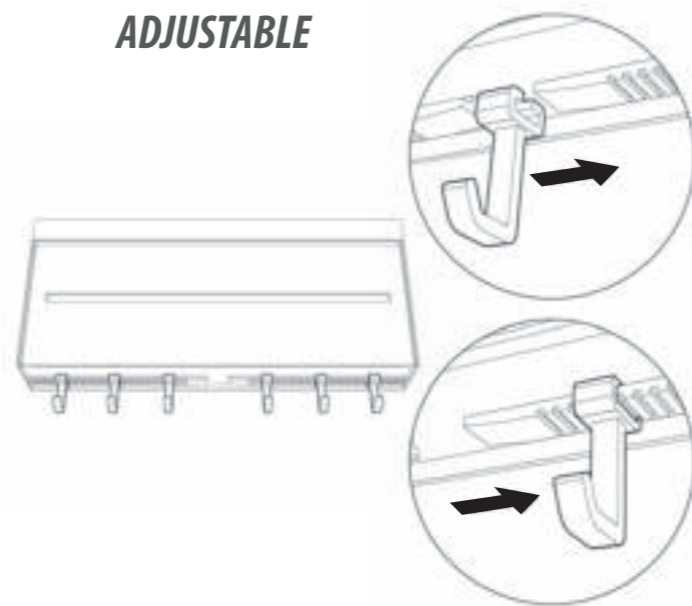

OPTION B

PAPIER
PAPER
PAPIERTUCH

OPTION C

ADJUSTABLE

tango

OPTION A

OPTION C

OPTION D

OPTION B

METALTEX INTERNATIONAL - CS 49303 DUPPIGHEIM - 67129 MOLSHEIM CEDEX, FRANCE - www.metaltex.com

Item No.	254412 ---
Last modified	22/07/2021
Supplier	-
Item Description	Wall mounted kitchen rolls holder
File description	254412_101.pdf
Packaging Specifications	
Description	Leaflet
Size (mm)	420 x 297
Remarks	
Paper Quality	White/white
Paper Weight	80 gr-sqmt
Color features - Front	Process color: K
Color features - Back	Process color: K
Finish	-