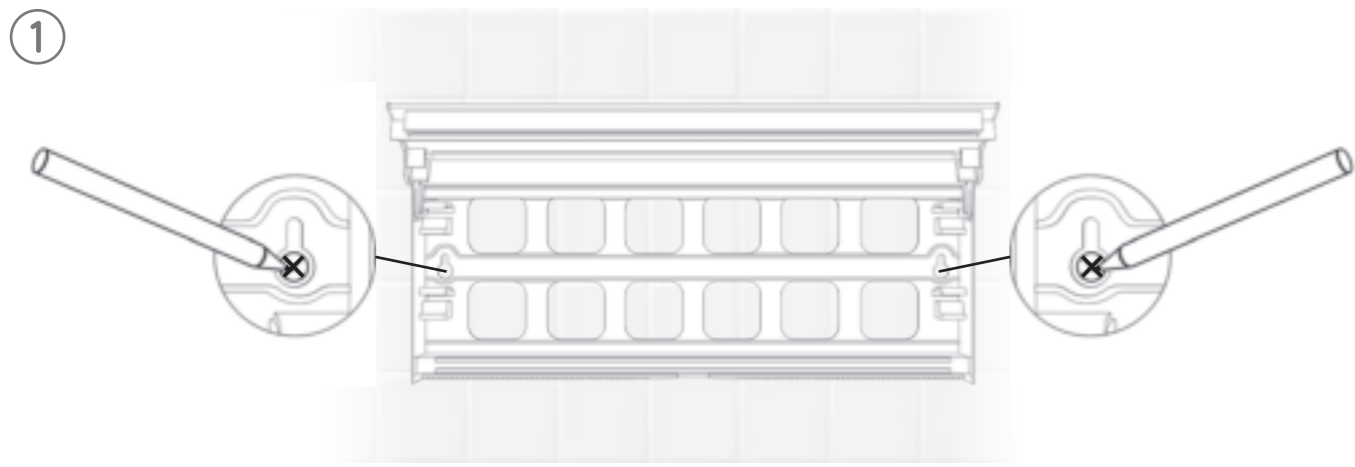

③ **A** *FILM - CLINGFILM - KLARSICHTFOLIE - TRASPARENT*

B *ALU - ALUMINIUM - ALUFOLIE*