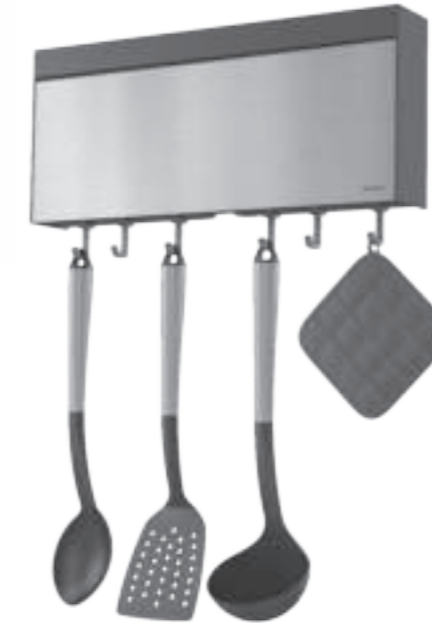

OPTION B

PAPIER
PAPER
PAPIERTUCH

OPTION C

ADJUSTABLE

tango

OPTION A

OPTION C

OPTION D

OPTION B

METALTEX INTERNATIONAL - CS 49303 DUPPIGHEIM - 67129 MOLSHEIM CEDEX, FRANCE - www.metaltex.com

Item No.	254412 ---
Last modified	22/07/2021
Supplier	-
Item Description	Wall mounted kitchen rolls holder
File description	254412_101.pdf
Packaging Specifications	
Description	Leaflet
Size (mm)	420 x 297
Remarks	
Paper Quality	White/white
Paper Weight	80 gr-sqmt
Color features - Front	Process color: K
Color features - Back	Process color: K
Finish	-

Colors	
Cyan	Magenta
Yellow	Black
Die Cut	

③ **A** *FILM - CLINGFILM - KLARSICHTFOLIE - TRASPARENT*

B *ALU - ALUMINIUM - ALUFOLIE*