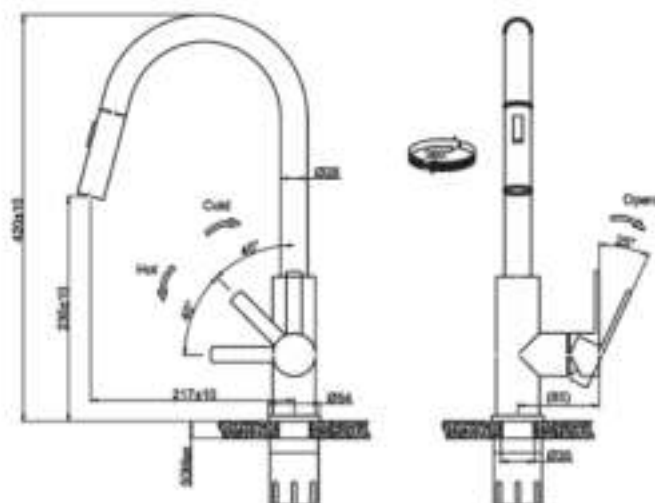

6. Installatie