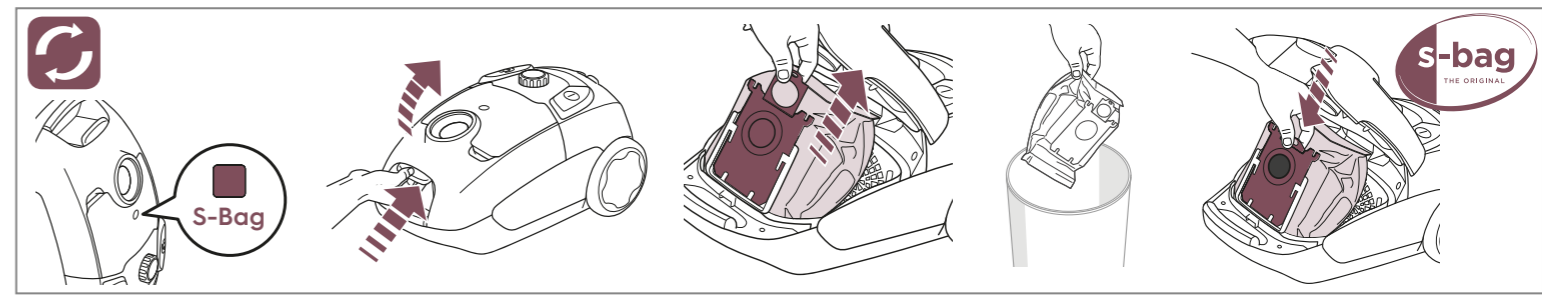

Recommended nozzle |
Empfohlene Düse |
Brosse recommandée |
Препоръчителна дюза |
Anbefalet mundstykke |
Cepillo recomendado |
Broquet recomanat |
Escova recomendada |
Συνιστώμενο ακροφύσιο |
Spazzola consigliata |
Aanbevolen mondstuk |