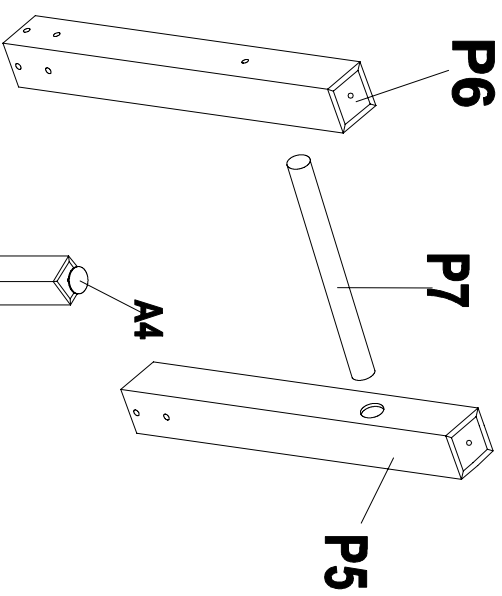

PARTS IDENTIFIER

HARDWARE (ACTUAL SIZE MAY VARY)

DESCRIPTION	QTY
P1 SIDE PANEL 2	2
P2 END PANEL 2	2
P3 PLAYFIELD 1	1
P4 PLAYFIELD SUPPORT BRACE 2	2
P5 RIGHT LEG 2	2
P6 LEFT LEG 2	2
P7 CROSS BAR 2	2

ASSEMBLY INSTRUCTIONS

SOCCER TABLE ASSEMBLY

WARNING: TWO ADULTS NEEDED TO ASSEMBLE SOCCER TABLE

STEPS 5