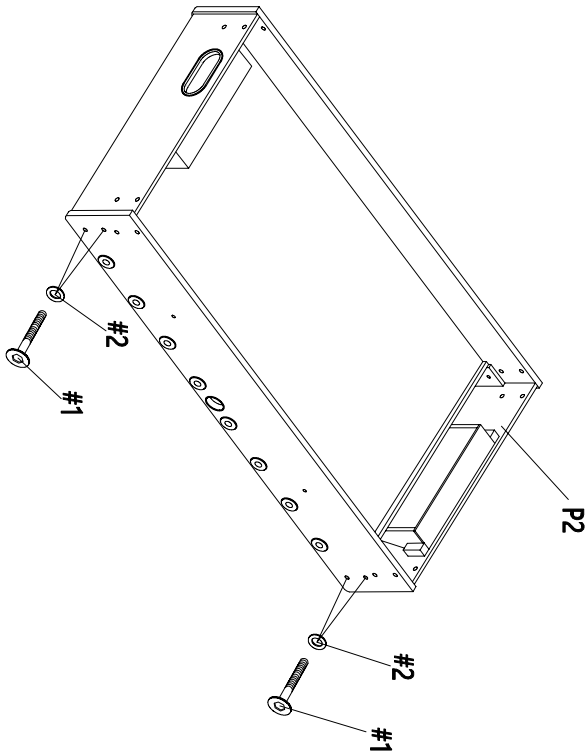

ASSEMBLY INSTRUCTIONS

SOCCER TABLE ASSEMBLY

WARNING: TWO ADULTS NEEDED TO ASSEMBLE SOCCER TABLE

PARTS IDENTIFIER

HARDWARE (ACTUAL SIZE MAY VARY)

DESCRIPTION	QTY
A1 SLIDE SCORER 2	2
A2 CUP HOLDER 2	2
A3 SOCCER BALL 2	2
A4 LEG LEVELER 4	4

STEP 3