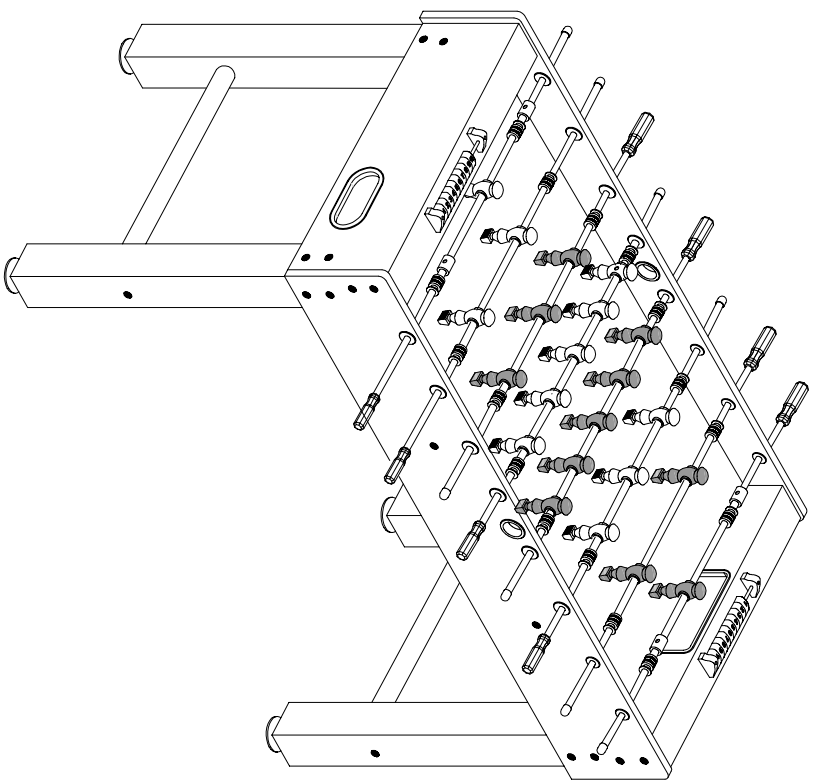

TABLE SOCCER

ASSEMBLY INSTRUCTIONS

ASSEMBLY INSTRUCTIONS

SOCCER TABLE ASSEMBLY

WARNING: TWO ADULTS NEEDED TO ASSEMBLE SOCCER TABLE

ASSEMBLY INSTRUCTIONS

SOCCER TABLE ASSEMBLY

WARNING: TWO ADULTS NEEDED TO ASSEMBLE SOCCER TABLE

STEPS 7

PARTS IDENTIFIER

HARDWARE (ACTUAL SIZE MAY VARY)

DESCRIPTION	QTY
 #1 BOLT	8
 #2 WASHER	16
 #3 LOCK NUT	4
 #4 BOLT	16
 #5 WASHER	16
 #6 SCREW	4
 #7 BOLT	4
 #8 BOLT	4
 #9 ALLEN KEY	1

PARTS IDENTIFIER

HARDWARE (ACTUAL SIZE MAY VARY)

DESCRIPTION	QTY
 P1 SIDE PANEL 2	2
 P2 END PANEL 2	2
 P3 PLAYFIELD 1	1
 P4 PLAYFIELD SUPPORT BRACE 2	2
 P5 RIGHT LEG 2	2
 P6 LEFT LEG 2	2
 P7 CROSS BAR 2	2

ASSEMBLY INSTRUCTIONS