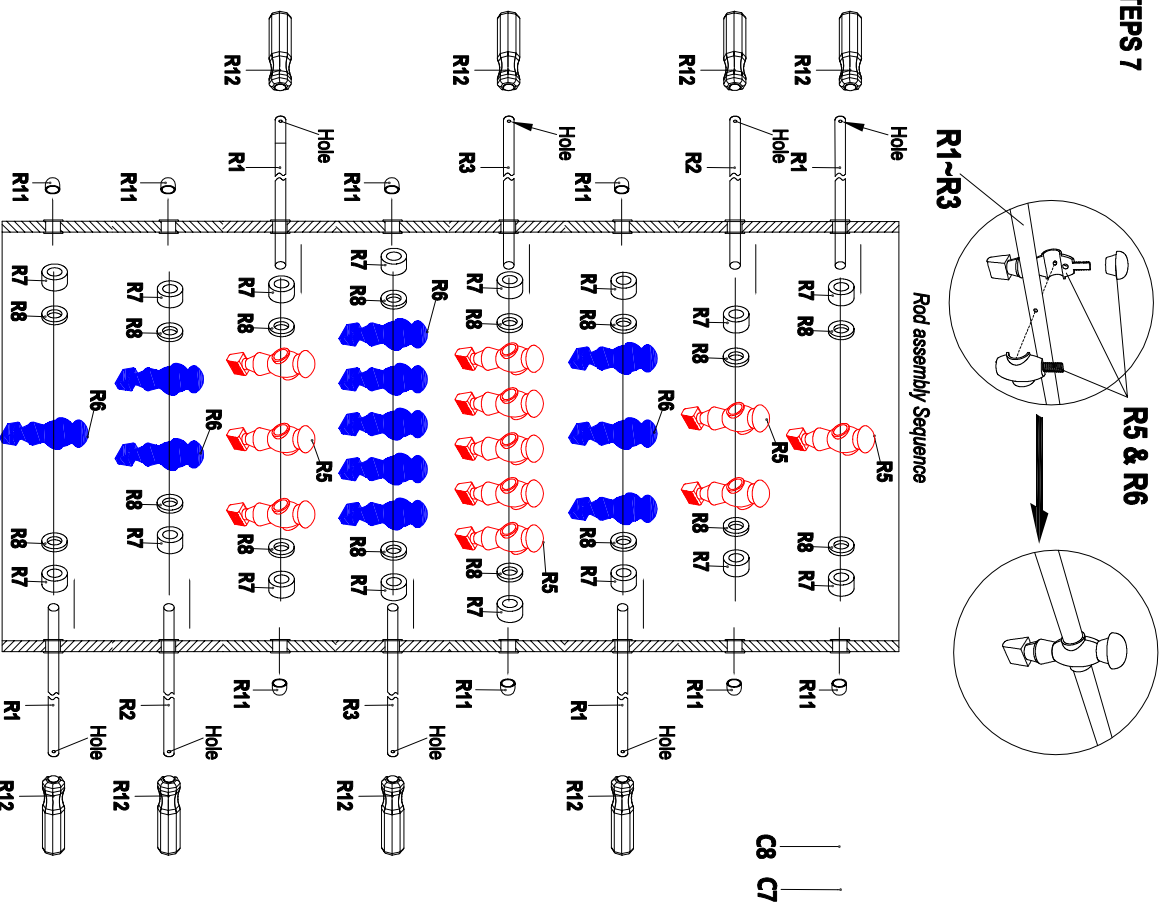

TABLE SOCCER

ASSEMBLY INSTRUCTIONS

ASSEMBLY INSTRUCTIONS

SOCCER TABLE ASSEMBLY

WARNING: TWO ADULTS NEEDED TO ASSEMBLE SOCCER TABLE

ASSEMBLY INSTRUCTIONS

SOCCER TABLE ASSEMBLY

WARNING: TWO ADULTS NEEDED TO ASSEMBLE SOCCER TABLE

STEPS 7

PARTS IDENTIFIER

HARDWARE (ACTUAL SIZE MAY VARY)

DESCRIPTION	QTY
 #1 BOLT	8
 #2 WASHER	16
 #3 LOCK NUT	4
 #4 BOLT	16
 #5 WASHER	16
 #6 SCREW	4
 #7 BOLT	4
 #8 BOLT	4
 #9 ALLEN KEY	1

PARTS IDENTIFIER

HARDWARE (ACTUAL SIZE MAY VARY)

DESCRIPTION	QTY
 P1 SIDE PANEL 2	2
 P2 END PANEL 2	2
 P3 PLAYFIELD 1	1
 P4 PLAYFIELD SUPPORT BRACE 2	2
 P5 RIGHT LEG 2	2
 P6 LEFT LEG 2	2
 P7 CROSS BAR 2	2

ASSEMBLY INSTRUCTIONS

HARDWARE (ACTUAL SIZE MAY VARY)

DESCRIPTION	QTY
 A1 SLIDE SCORER 2	2
 A2 CUP HOLDER 2	2
 A3 SOCCER BALL 2	2
 A4 LEG LEVELER 4	4

STEP 3

STEP 4

PARTS IDENTIFIER

ACCESSORIES

	C1	3 PLAYER ROD	4
	C2	2 PLAYER ROD	2
	C3	5 PLAYER ROD	2
	C4	SLEEVE	4
	C5	AWAYMEN	11
	C6	HOME MEN	11
	C7	WASHER	16
	C8	RUBBER ROD BUSHING	16
	C9	SCREW	4
	C10	SCREW	22
	C11	ROD END CUP	8
	C12	ROD HANDLE	8