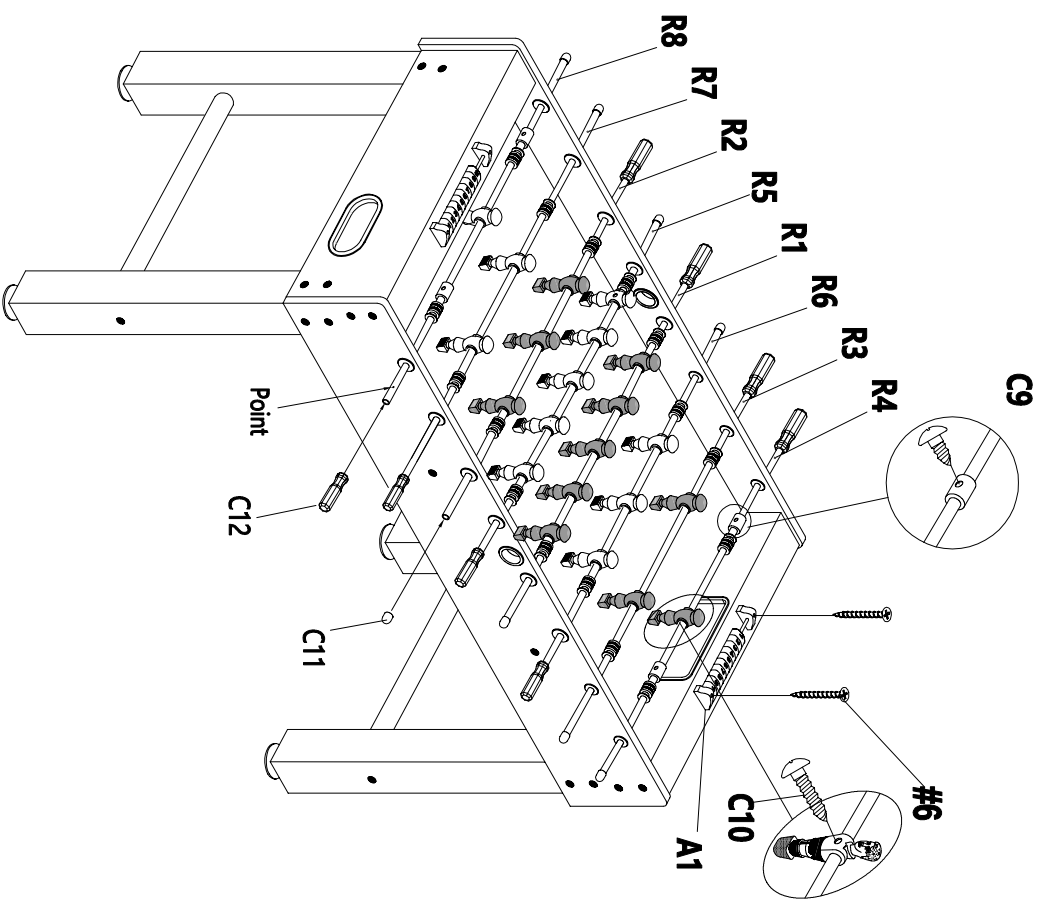

TABLE SOCCER

ASSEMBLY INSTRUCTIONS

ASSEMBLY INSTRUCTIONS

SOCCER TABLE ASSEMBLY

WARNING: TWO ADULTS NEEDED TO ASSEMBLE SOCCER TABLE

ASSEMBLY INSTRUCTIONS

SOCCER TABLE ASSEMBLY

WARNING: TWO ADULTS NEEDED TO ASSEMBLE SOCCER TABLE

STEPS 7

PARTS IDENTIFIER

HARDWARE (ACTUAL SIZE MAY VARY)

DESCRIPTION	QTY
 #1 BOLT	8
 #2 WASHER	16
 #3 LOCK NUT	4
 #4 BOLT	16
 #5 WASHER	16
 #6 SCREW	4
 #7 BOLT	4
 #8 BOLT	4
 #9 ALLEN KEY	1

PARTS IDENTIFIER

HARDWARE (ACTUAL SIZE MAY VARY)

DESCRIPTION	QTY
 P1 SIDE PANEL 2	2
 P2 END PANEL 2	2
 P3 PLAYFIELD 1	1
 P4 PLAYFIELD SUPPORT BRACE 2	2
 P5 RIGHT LEG 2	2
 P6 LEFT LEG 2	2
 P7 CROSS BAR 2	2

ASSEMBLY INSTRUCTIONS

HARDWARE (ACTUAL SIZE MAY VARY)

DESCRIPTION	QTY
 A1 SLIDE SCORER 2	2
 A2 CUP HOLDER 2	2
 A3 SOCCER BALL 2	2
 A4 LEG LEVELER 4	4

STEP 3

STEP 4

PARTS IDENTIFIER

ACCESSORIES

	C1	3 PLAYER ROD	4
	C2	2 PLAYER ROD	2
	C3	5 PLAYER ROD	2
	C4	SLEEVE	4
	C5	AWAYMEN	11
	C6	HOME MEN	11
	C7	WASHER	16
	C8	RUBBER ROD BUSHING	16
	C9	SCREW	4
	C10	SCREW	22
	C11	ROD END CUP	8
	C12	ROD HANDLE	8