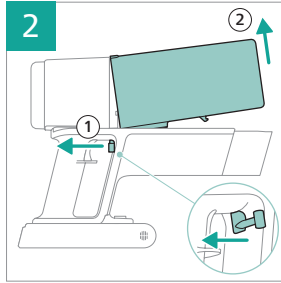

PHILIPS

2000 Series

Cordless Vacuum

XC201*

* = 0-9, representing different colors

home.id/welcome

| | | | |
|---|---|---|----|
|  | 3 |   | 9 |
|  | 4 |   | 11 |
|  | 6 |    | 12 |
|  | 6 |  | 13 |
|  | 7 |  | 15 |
|  | 7 |  | 15 |
|  | 8 |  | 15 |
|  | 8 |   | 15 |