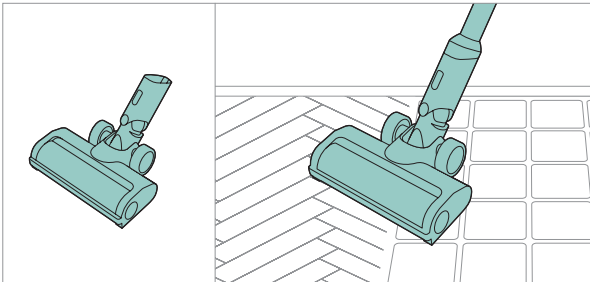

PHILIPS

2000 Series

Cordless Vacuum

XC201*

* = 0-9, representing different colors

home.id/welcome

| | | | |
|---|---|---|----|
|  | 3 |   | 9 |
|  | 4 |   | 11 |
|  | 6 |    | 12 |
|  | 6 |  | 13 |
|  | 7 |  | 15 |
|  | 7 |  | 15 |
|  | 8 |  | 15 |
|  | 8 |   | 15 |