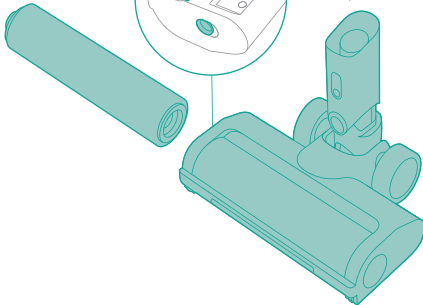

PHILIPS

2000 Series

Cordless Vacuum

XC201*

* = 0-9, representing different colors

home.id/welcome

| | | | |
|---|---|---|----|
|  | 3 |   | 9 |
|  | 4 |   | 11 |
|  | 6 |    | 12 |
|  | 6 |  | 13 |
|  | 7 |  | 15 |
|  | 7 |  | 15 |
|  | 8 |  | 15 |
|  | 8 |   | 15 |