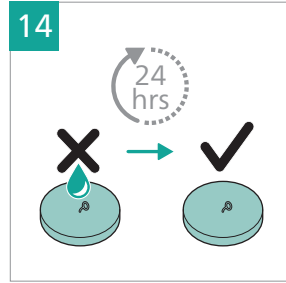

PHILIPS

2000 Series

Cordless Vacuum

XC201*

* = 0-9, representing different colors

home.id/welcome

| | | | |
|---|---|---|----|
|  | 3 |   | 9 |
|  | 4 |   | 11 |
|  | 6 |    | 12 |
|  | 6 |  | 13 |
|  | 7 |  | 15 |
|  | 7 |  | 15 |
|  | 8 |  | 15 |
|  | 8 |   | 15 |