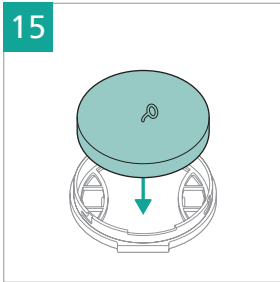

PHILIPS

2000 Series

Cordless Vacuum

XC201*

* = 0-9, representing different colors

home.id/welcome

| | | | |
|---|---|---|----|
|  | 3 |   | 9 |
|  | 4 |   | 11 |
|  | 6 |    | 12 |
|  | 6 |  | 13 |
|  | 7 |  | 15 |
|  | 7 |  | 15 |
|  | 8 |  | 15 |
|  | 8 |   | 15 |