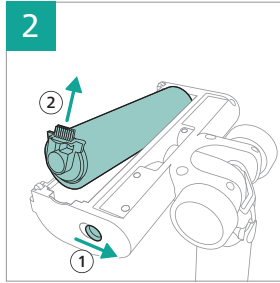

PHILIPS

2000 Series

Cordless Vacuum

XC201*

* = 0-9, representing different colors

home.id/welcome

| | | | |
|---|---|---|----|
|  | 3 |   | 9 |
|  | 4 |   | 11 |
|  | 6 |    | 12 |
|  | 6 |  | 13 |
|  | 7 |  | 15 |
|  | 7 |  | 15 |
|  | 8 |  | 15 |
|  | 8 |   | 15 |