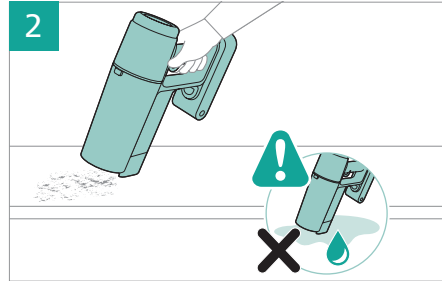

PHILIPS

2000 Series

Cordless Vacuum

XC201*

* = 0-9, representing different colors

home.id/welcome

| | | | |
|---|---|---|----|
|  | 3 |   | 9 |
|  | 4 |   | 11 |
|  | 6 |    | 12 |
|  | 6 |  | 13 |
|  | 7 |  | 15 |
|  | 7 |  | 15 |
|  | 8 |  | 15 |
|  | 8 |   | 15 |