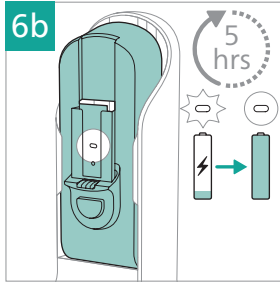

PHILIPS

2000 Series

Cordless Vacuum

XC201*

* = 0-9, representing different colors

home.id/welcome

| | | | |
|---|---|---|----|
|  | 3 |   | 9 |
|  | 4 |   | 11 |
|  | 6 |    | 12 |
|  | 6 |  | 13 |
|  | 7 |  | 15 |
|  | 7 |  | 15 |
|  | 8 |  | 15 |
|  | 8 |   | 15 |