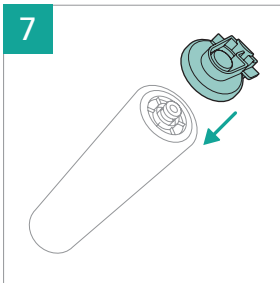

PHILIPS

2000 Series

Cordless Vacuum

XC201*

* = 0-9, representing different colors

home.id/welcome

| | | | |
|---|---|---|----|
|  | 3 |   | 9 |
|  | 4 |   | 11 |
|  | 6 |    | 12 |
|  | 6 |  | 13 |
|  | 7 |  | 15 |
|  | 7 |  | 15 |
|  | 8 |  | 15 |
|  | 8 |   | 15 |