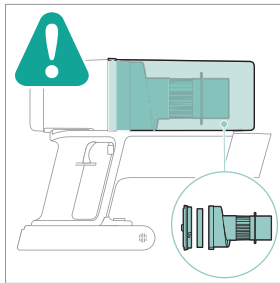

PHILIPS

2000 Series

Cordless Vacuum

XC201*

* = 0-9, representing different colors

home.id/welcome

| | | | |
|---|---|---|----|
|  | 3 |   | 9 |
|  | 4 |   | 11 |
|  | 6 |    | 12 |
|  | 6 |  | 13 |
|  | 7 |  | 15 |
|  | 7 |  | 15 |
|  | 8 |  | 15 |
|  | 8 |   | 15 |