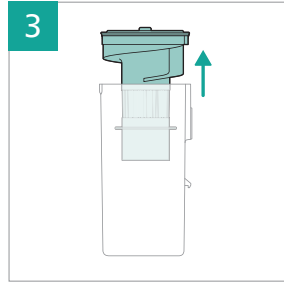

PHILIPS

2000 Series

Cordless Vacuum

XC201*

* = 0-9, representing different colors

home.id/welcome

| | | | |
|---|---|---|----|
|  | 3 |   | 9 |
|  | 4 |   | 11 |
|  | 6 |    | 12 |
|  | 6 |  | 13 |
|  | 7 |  | 15 |
|  | 7 |  | 15 |
|  | 8 |  | 15 |
|  | 8 |   | 15 |