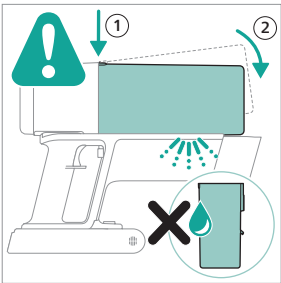

PHILIPS

2000 Series

Cordless Vacuum

XC201*

* = 0-9, representing different colors

home.id/welcome

| | | | |
|---|---|---|----|
|  | 3 |   | 9 |
|  | 4 |   | 11 |
|  | 6 |    | 12 |
|  | 6 |  | 13 |
|  | 7 |  | 15 |
|  | 7 |  | 15 |
|  | 8 |  | 15 |
|  | 8 |   | 15 |