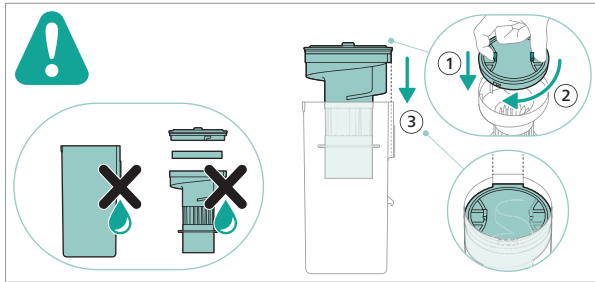

PHILIPS

2000 Series

Cordless Vacuum

XC201*

* = 0-9, representing different colors

home.id/welcome

| | | | |
|---|---|---|----|
|  | 3 |   | 9 |
|  | 4 |   | 11 |
|  | 6 |    | 12 |
|  | 6 |  | 13 |
|  | 7 |  | 15 |
|  | 7 |  | 15 |
|  | 8 |  | 15 |
|  | 8 |   | 15 |