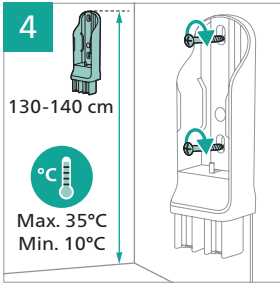

PHILIPS

2000 Series

Cordless Vacuum

XC201*

* = 0-9, representing different colors

home.id/welcome

| | | | |
|---|---|---|----|
|  | 3 |   | 9 |
|  | 4 |   | 11 |
|  | 6 |    | 12 |
|  | 6 |  | 13 |
|  | 7 |  | 15 |
|  | 7 |  | 15 |
|  | 8 |  | 15 |
|  | 8 |   | 15 |