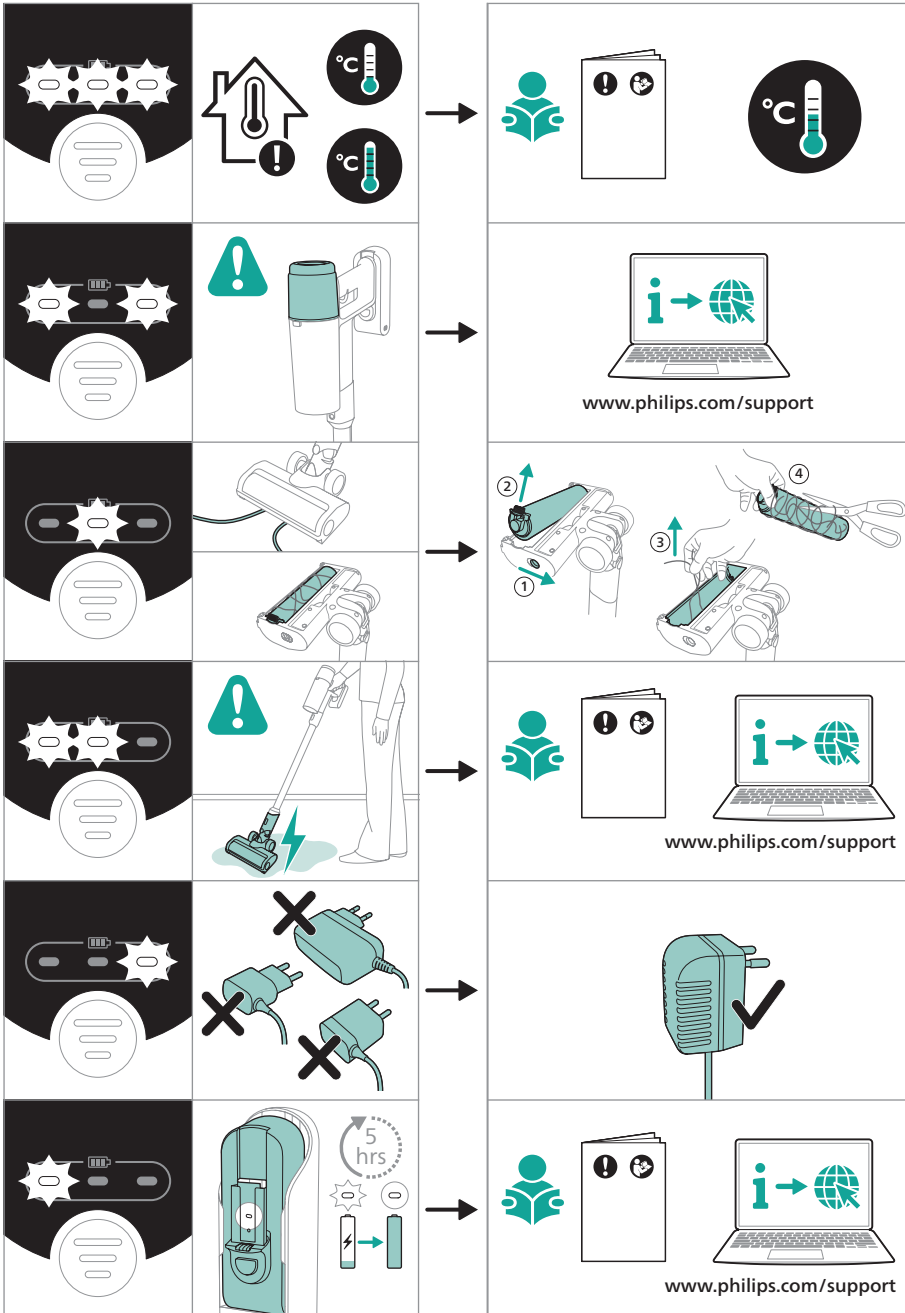

PHILIPS

2000 Series

Cordless Vacuum

XC201*

* = 0-9, representing different colors

home.id/welcome

| | | | |
|---|---|---|----|
|  | 3 |   | 9 |
|  | 4 |   | 11 |
|  | 6 |    | 12 |
|  | 6 |  | 13 |
|  | 7 |  | 15 |
|  | 7 |  | 15 |
|  | 8 |  | 15 |
|  | 8 |   | 15 |