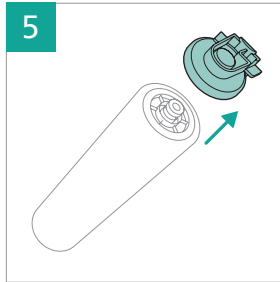

PHILIPS

2000 Series

Cordless Vacuum

XC201*

* = 0-9, representing different colors

home.id/welcome

| | | | |
|---|---|---|----|
|  | 3 |   | 9 |
|  | 4 |   | 11 |
|  | 6 |    | 12 |
|  | 6 |  | 13 |
|  | 7 |  | 15 |
|  | 7 |  | 15 |
|  | 8 |  | 15 |
|  | 8 |   | 15 |