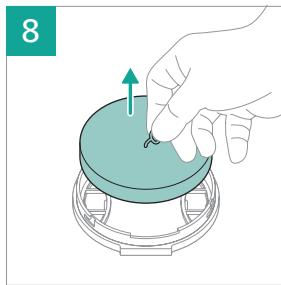

PHILIPS

2000 Series

Cordless Vacuum

XC201*

* = 0-9, representing different colors

home.id/welcome

| | | | |
|---|---|---|----|
|  | 3 |   | 9 |
|  | 4 |   | 11 |
|  | 6 |    | 12 |
|  | 6 |  | 13 |
|  | 7 |  | 15 |
|  | 7 |  | 15 |
|  | 8 |  | 15 |
|  | 8 |   | 15 |