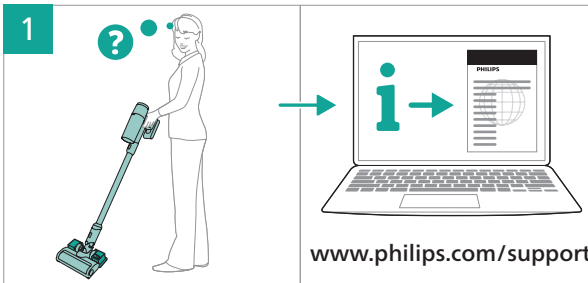

PHILIPS

2000 Series

Cordless Vacuum

XC201*

* = 0-9, representing different colors

home.id/welcome

| | | | |
|---|---|---|----|
|  | 3 |   | 9 |
|  | 4 |   | 11 |
|  | 6 |    | 12 |
|  | 6 |  | 13 |
|  | 7 |  | 15 |
|  | 7 |  | 15 |
|  | 8 |  | 15 |
|  | 8 |   | 15 |