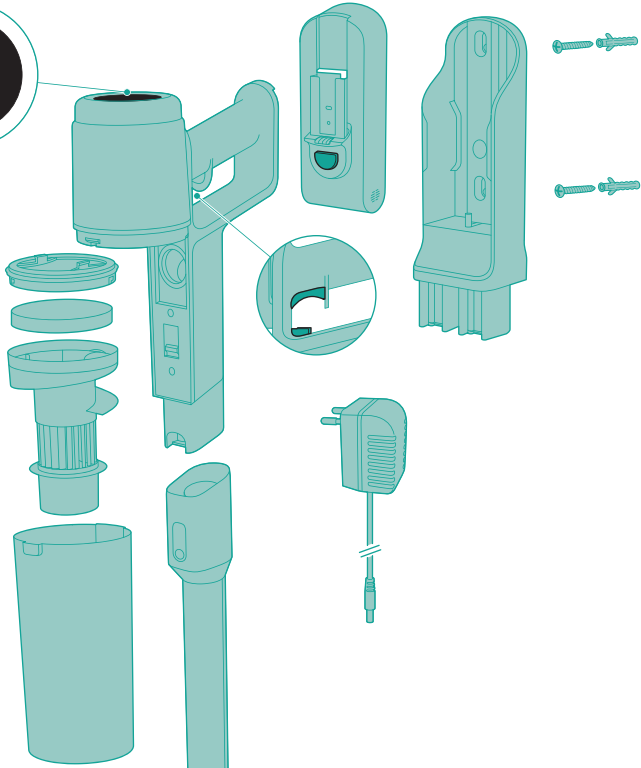

PHILIPS

2000 Series

Cordless Vacuum

XC201*

* = 0-9, representing different colors

home.id/welcome

| | | | |
|---|---|---|----|
|  | 3 |   | 9 |
|  | 4 |   | 11 |
|  | 6 |    | 12 |
|  | 6 |  | 13 |
|  | 7 |  | 15 |
|  | 7 |  | 15 |
|  | 8 |  | 15 |
|  | 8 |   | 15 |