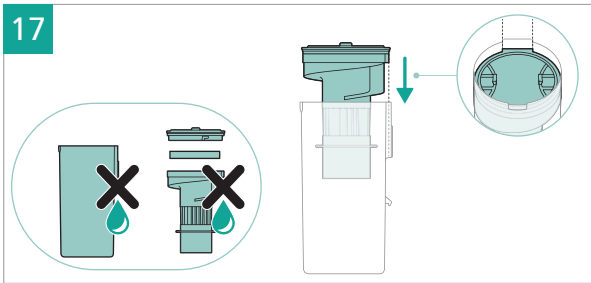

PHILIPS

2000 Series

Cordless Vacuum

XC201*

* = 0-9, representing different colors

home.id/welcome

| | | | |
|---|---|---|----|
|  | 3 |   | 9 |
|  | 4 |   | 11 |
|  | 6 |    | 12 |
|  | 6 |  | 13 |
|  | 7 |  | 15 |
|  | 7 |  | 15 |
|  | 8 |  | 15 |
|  | 8 |   | 15 |