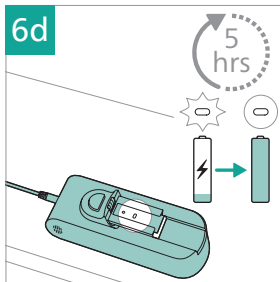

PHILIPS

2000 Series

Cordless Vacuum

XC201*

* = 0-9, representing different colors

home.id/welcome

| | | | |
|---|---|---|----|
|  | 3 |   | 9 |
|  | 4 |   | 11 |
|  | 6 |    | 12 |
|  | 6 |  | 13 |
|  | 7 |  | 15 |
|  | 7 |  | 15 |
|  | 8 |  | 15 |
|  | 8 |   | 15 |