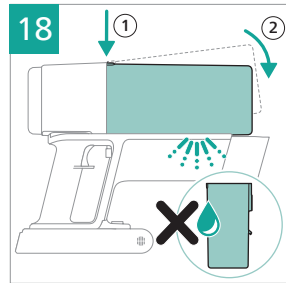

PHILIPS

2000 Series

Cordless Vacuum

XC201*

* = 0-9, representing different colors

home.id/welcome

| | | | |
|---|---|---|----|
|  | 3 |   | 9 |
|  | 4 |   | 11 |
|  | 6 |    | 12 |
|  | 6 |  | 13 |
|  | 7 |  | 15 |
|  | 7 |  | 15 |
|  | 8 |  | 15 |
|  | 8 |   | 15 |