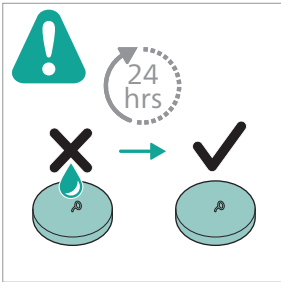

PHILIPS

2000 Series

Cordless Vacuum

XC201*

* = 0-9, representing different colors

home.id/welcome

| | | | |
|---|---|---|----|
|  | 3 |   | 9 |
|  | 4 |   | 11 |
|  | 6 |    | 12 |
|  | 6 |  | 13 |
|  | 7 |  | 15 |
|  | 7 |  | 15 |
|  | 8 |  | 15 |
|  | 8 |   | 15 |