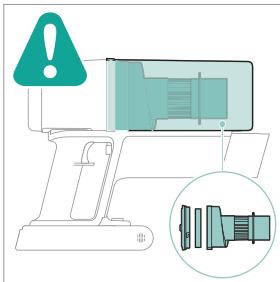

PHILIPS

2000 Series

Cordless Vacuum

XC201*

* = 0-9, representing different colors

home.id/welcome

| | | | |
|---|---|---|----|
|  | 3 |   | 9 |
|  | 4 |   | 11 |
|  | 6 |    | 12 |
|  | 6 |  | 13 |
|  | 7 |  | 15 |
|  | 7 |  | 15 |
|  | 8 |  | 15 |
|  | 8 |   | 15 |