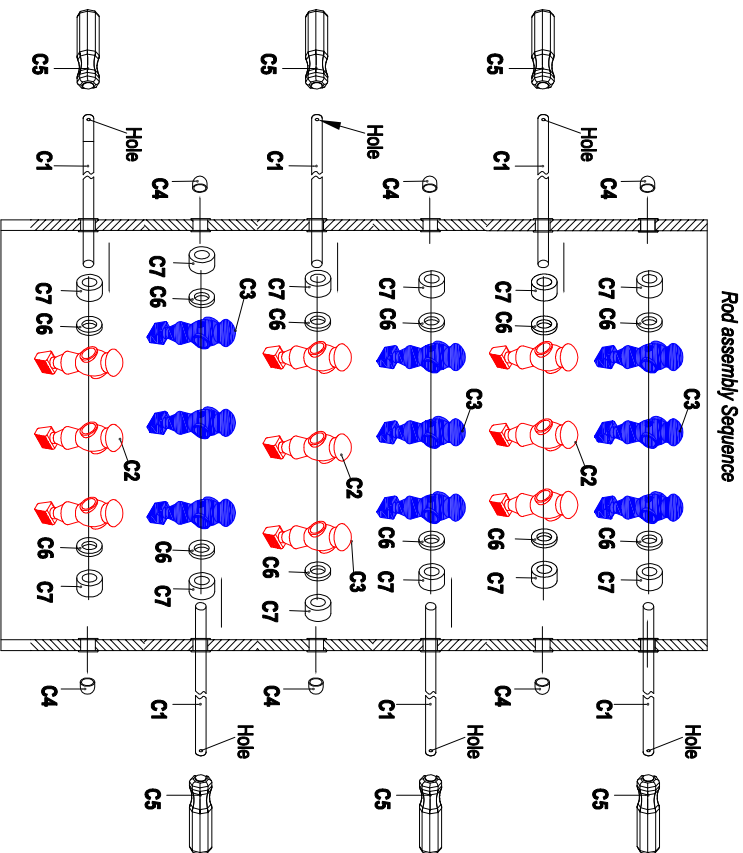

ASSEMBLY INSTRUCTIONS

SOCCER TABLE ASSEMBLY

WARNING: TWO ADULTS NEEDED TO ASSEMBLE SOCCER TABLE

STEPS 7

PEGAS!

TABLE SOCCER ASSEMBLY INSTRUCTIONS

PARTS IDENTIFIER

HARDWARE (ACTUAL SIZE MAY VARY)

DESCRIPTION	QTY
 #1 BOLT	8
 #2 WASHER	8
 #3 SCREW	10
 #4 SCREW	4
 #5 SCREW	6
 #6 ALLEN KEY	1

ASSEMBLY INSTRUCTIONS

SOCCER TABLE ASSEMBLY

WARNING: TWO ADULTS NEEDED TO ASSEMBLE SOCCER TABLE

STEPS 5

STEPS 6

ASSEMBLY INSTRUCTIONS

SOCCER TABLE ASSEMBLY

WARNING: TWO ADULTS NEEDED TO ASSEMBLE SOCCER TABLE

STEP 3

STEP 4

PARTS IDENTIFIER

HARDWARE (ACTUAL SIZE MAY VARY)

DESCRIPTION	QTY
 P1 SIDE PANEL	2
 P2 END PANEL	2
 P3 PLAYFIELD	1
 P4 PLAYFIELD SUPPORT BRACE	1
 P5 RIGHT LEG	2
 P6 LEFT LEG	2
 A1 SLIDE SCORER	2
 A2 SOCCER BALL	2
 A3 Collecting ball box	2

PARTS IDENTIFIER

ACCESSORIES

	C1	3 PLAYER ROD	6
	C2	AWAYMEN	9
	C3	HOME MEN	9
	C4	ROD END CUP	6
	C5	ROD HANDLE	6
	C6	WASHER	12
	C7	RUBBER ROD BUSHING	12

ASSEMBLY INSTRUCTIONS

SOCCER TABLE ASSEMBLY

WARNING: TWO ADULTS NEEDED TO ASSEMBLE SOCCER TABLE